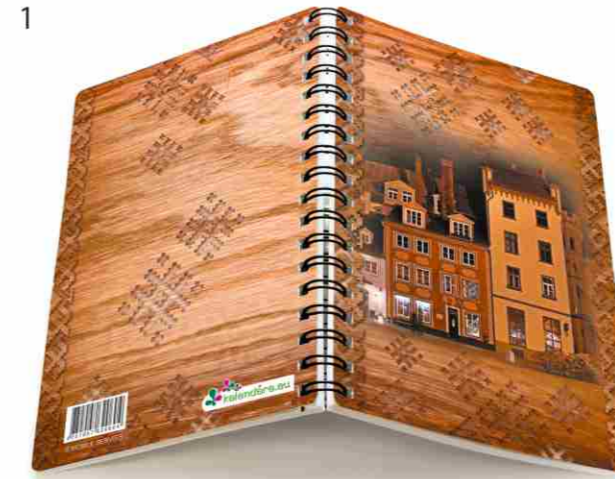

## WEEKLY CALENDAR "PRAIM"

Has white sheets collected on metal spiral with 1 week of current month on centrefold. Has different covers.

DIENASGRĀMATA "PRAIM" kartona vākos ar matētu lamināciju

4751007620604