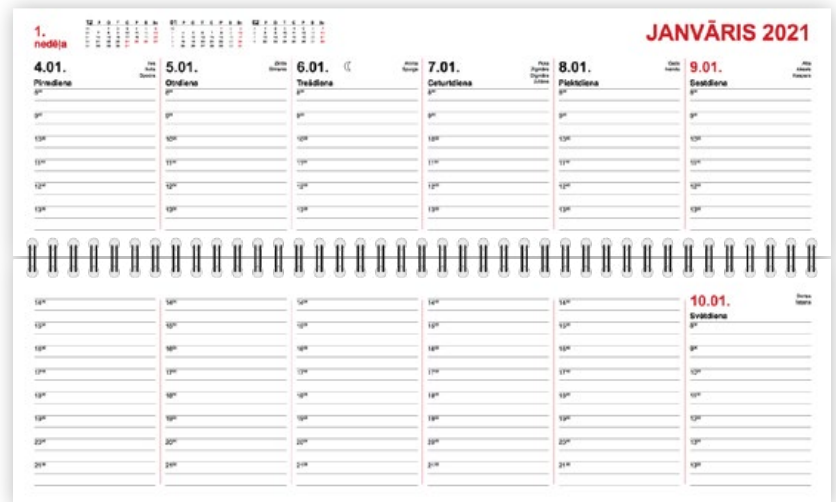

4751007620 185